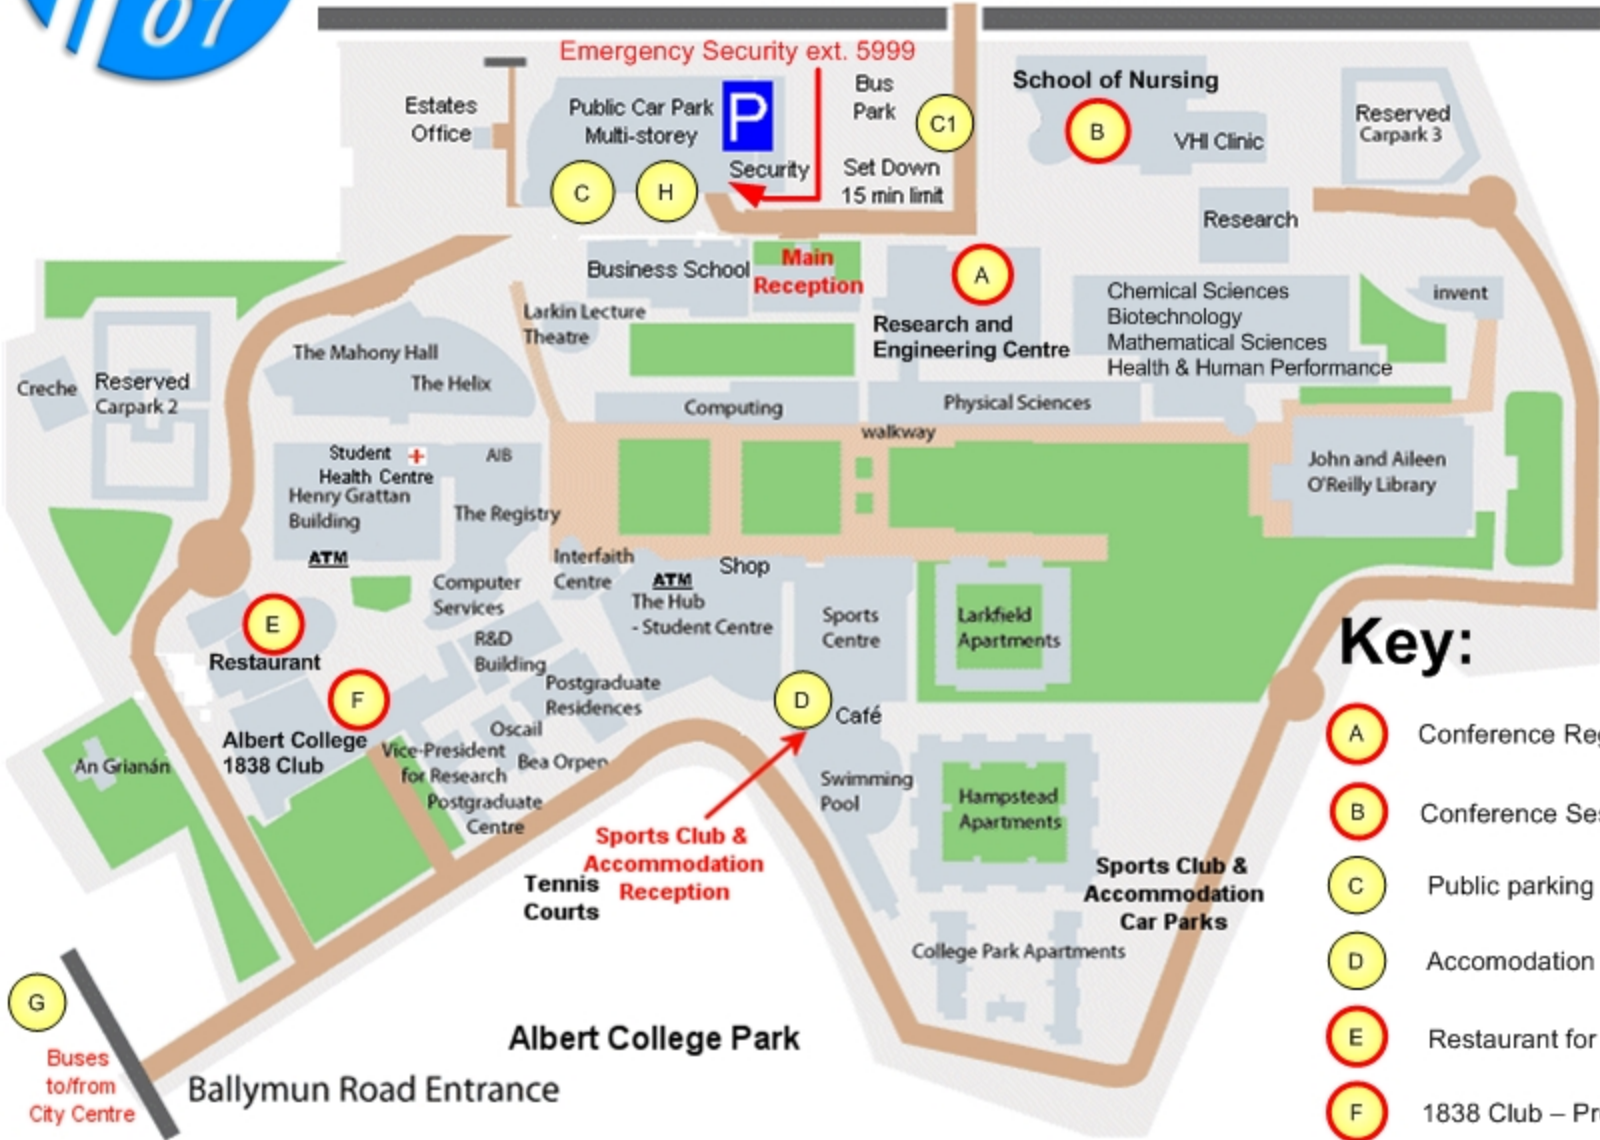

# DCU Campus Map

Collins Avenue Main Entrance

## Key:

- A Conference Registration
- B Conference Sessions
- C Public parking & set down area C1
- D Accommodation reception
- E Restaurant for lunches
- F 1838 Club – Pre Conference reception + Conference dinner
- G Buses to/from city centre
- H DCU Security

Bus No.s  
11/a/b, 13/a,  
19a & 4  
To City Centre